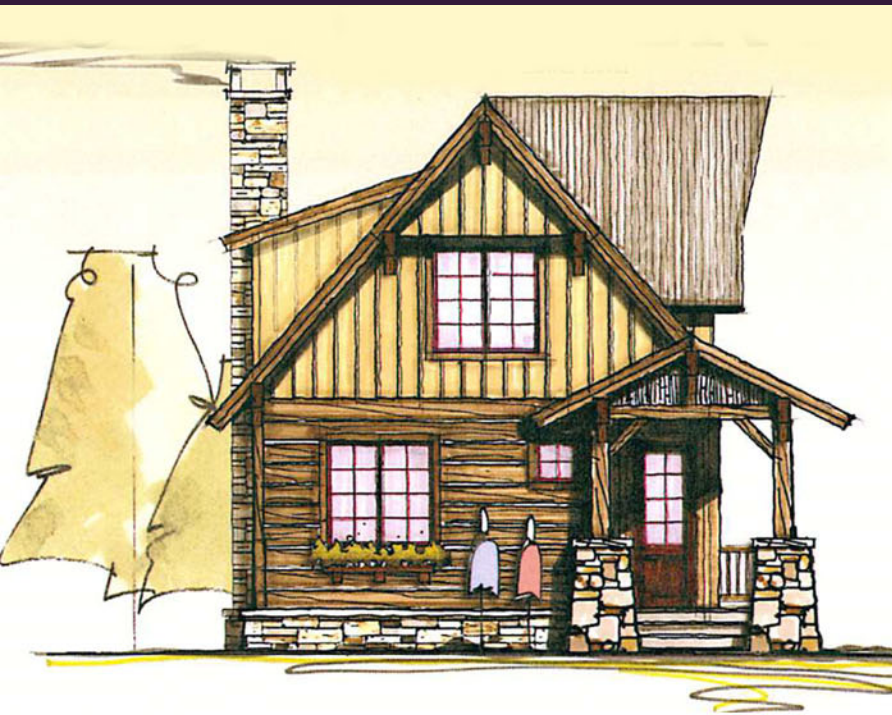

# The Outfitter III BY MOSS CREEK

 2,120 SQUARE FEET

 4 BEDROOMS

 3 BATHS

 Porches, Recreation Room and Open Dining/Living/Kitchen Area