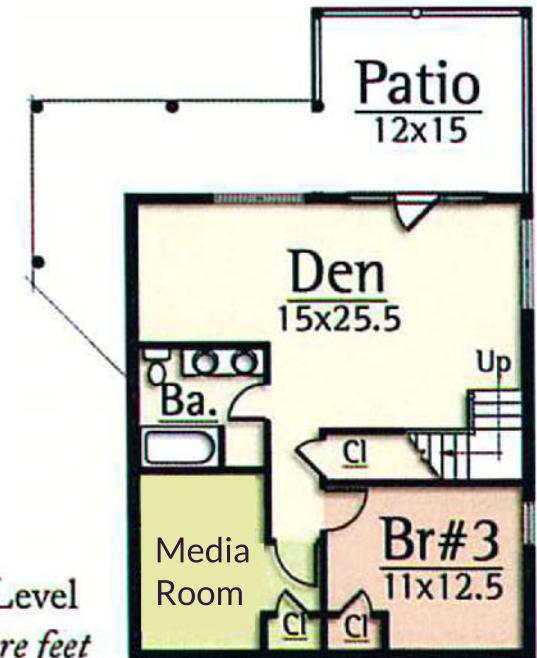

The Settlers Forge BY MOSS CREEK

2,000 SQUARE FEET

3 BEDROOMS

3 BATHS

Master Suite, Porch & Media Room

Main Level
780 square feet

Upper Level
460 square feet

Lower Level
760 square feet