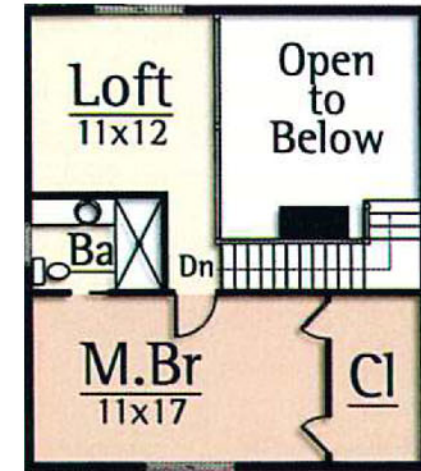

The Settlers Forge BY MOSS CREEK

2,000 SQUARE FEET

3 BEDROOMS

3 BATHS

Master Suite, Porch & Media Room

Main Level
780 square feet

Upper Level
460 square feet

Lower Level
760 square feet