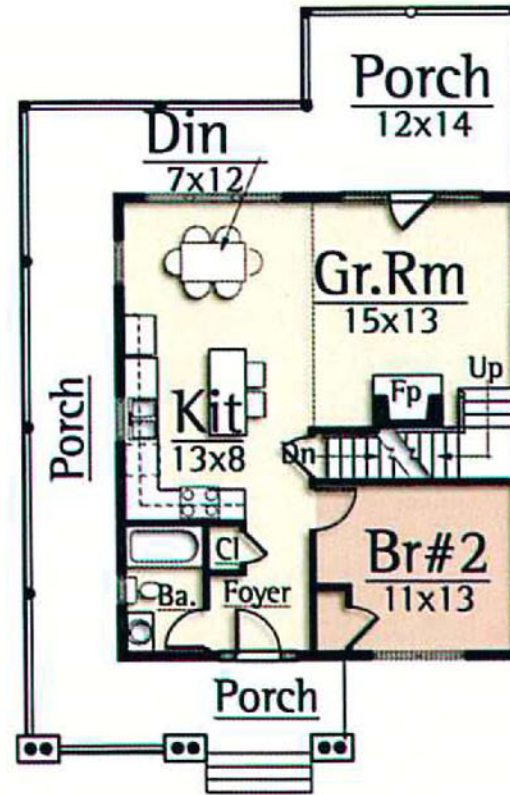

The Settlers Forge BY MOSS CREEK

2,000 SQUARE FEET

3 BEDROOMS

3 BATHS

Master Suite, Porch & Media Room

Main Level
780 square feet

Upper Level
460 square feet

Lower Level
760 square feet